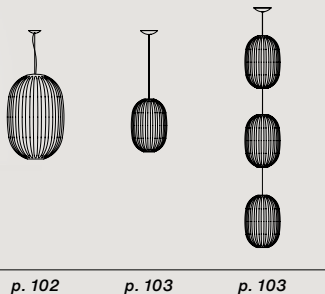

Colours:
grigio, azzurro

Weight:
net kg 4,00

Light bulbs not included
→ specifications p. 198

Spare shade
→ p. 200

Collection →

Luca Nichetto, 2011

	colours	code
<i>Plass grande LED</i>	grigio	FN2240071L_25
<i>Plass grande</i>	grigio	FN2240071_25
<i>Plass grande LED h. 10 m *</i>	grigio	FN2240071L-1025
<i>Plass grande h. 10 m *</i>	grigio	FN2240071-10_25

Rotational moulded polycarbonate and aluminium

Colours: grigio

Weight: net kg 23,00

Plass grande LED
This product contains an energy efficiency class F light source

Plass grande LED included 
30W 3000 K
2500 lm CRI>80
LED retrofit included
1x9,5W 2700 K 650 lm
E27 PAR 30