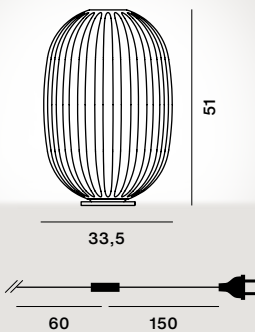

Plass media
Max 1x150W E27

Transparent cable

☐ CE IP 20

Please verify the compatibility of your bulb with the dimmer's wattage ranges, indicated on the dimmer itself, according to the kind of light source.

Colours:
grigio, azzurro

Weight:
net kg 4,00

Light bulbs not included
→ specifications p. 198

Spare shade
→ p. 200

Collection →

Luca Nichetto, 2011

	colours	code
<i>Plass grande LED</i>	grigio	FN2240071L_25
<i>Plass grande</i>	grigio	FN2240071_25
<i>Plass grande LED h. 10 m *</i>	grigio	FN2240071L-1025
<i>Plass grande h. 10 m *</i>	grigio	FN2240071-10_25

Rotational moulded polycarbonate and aluminium

Colours: grigio

Weight: net kg 23,00

Plass grande LED
This product contains an energy efficiency class F light source

Plass grande LED included 
30W 3000 K
2500 lm CRI>80
LED retrofit included
1x9,5W 2700 K 650 lm
E27 PAR 30