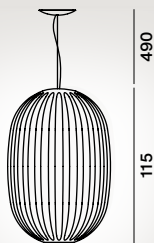

colours	code
<i>Plass grande LED</i>	grigio	FN2240071L_25
<i>Plass grande</i>	grigio	FN2240071_25
<i>Plass grande LED h. 10 m *</i>	grigio	FN2240071L-1025
<i>Plass grande h. 10 m *</i>	grigio	FN2240071-10_25

Rotational moulded polycarbonate and aluminium

Colours: grigio

Weight: net kg 23,00

Plass grande LED
This product contains an energy efficiency class F light source

Plass grande LED included
30W 3000 K
2500 lm CRI>80
LED retrofit included
1x9,5W 2700 K 650 lm
E27 PAR 30

Plass grande
Light bulbs not included
→ specifications p. 198

Decentralization
→ specifications p. 134

LED and dimming
→ specifications p. 196

Spare shade
→ p. 200

Plass grande
Max 6x60W G9 + 1x100W
E27 PAR 30

Double switch

IP 20

*
On demand:
lead times to be checked with the sales department

22,5